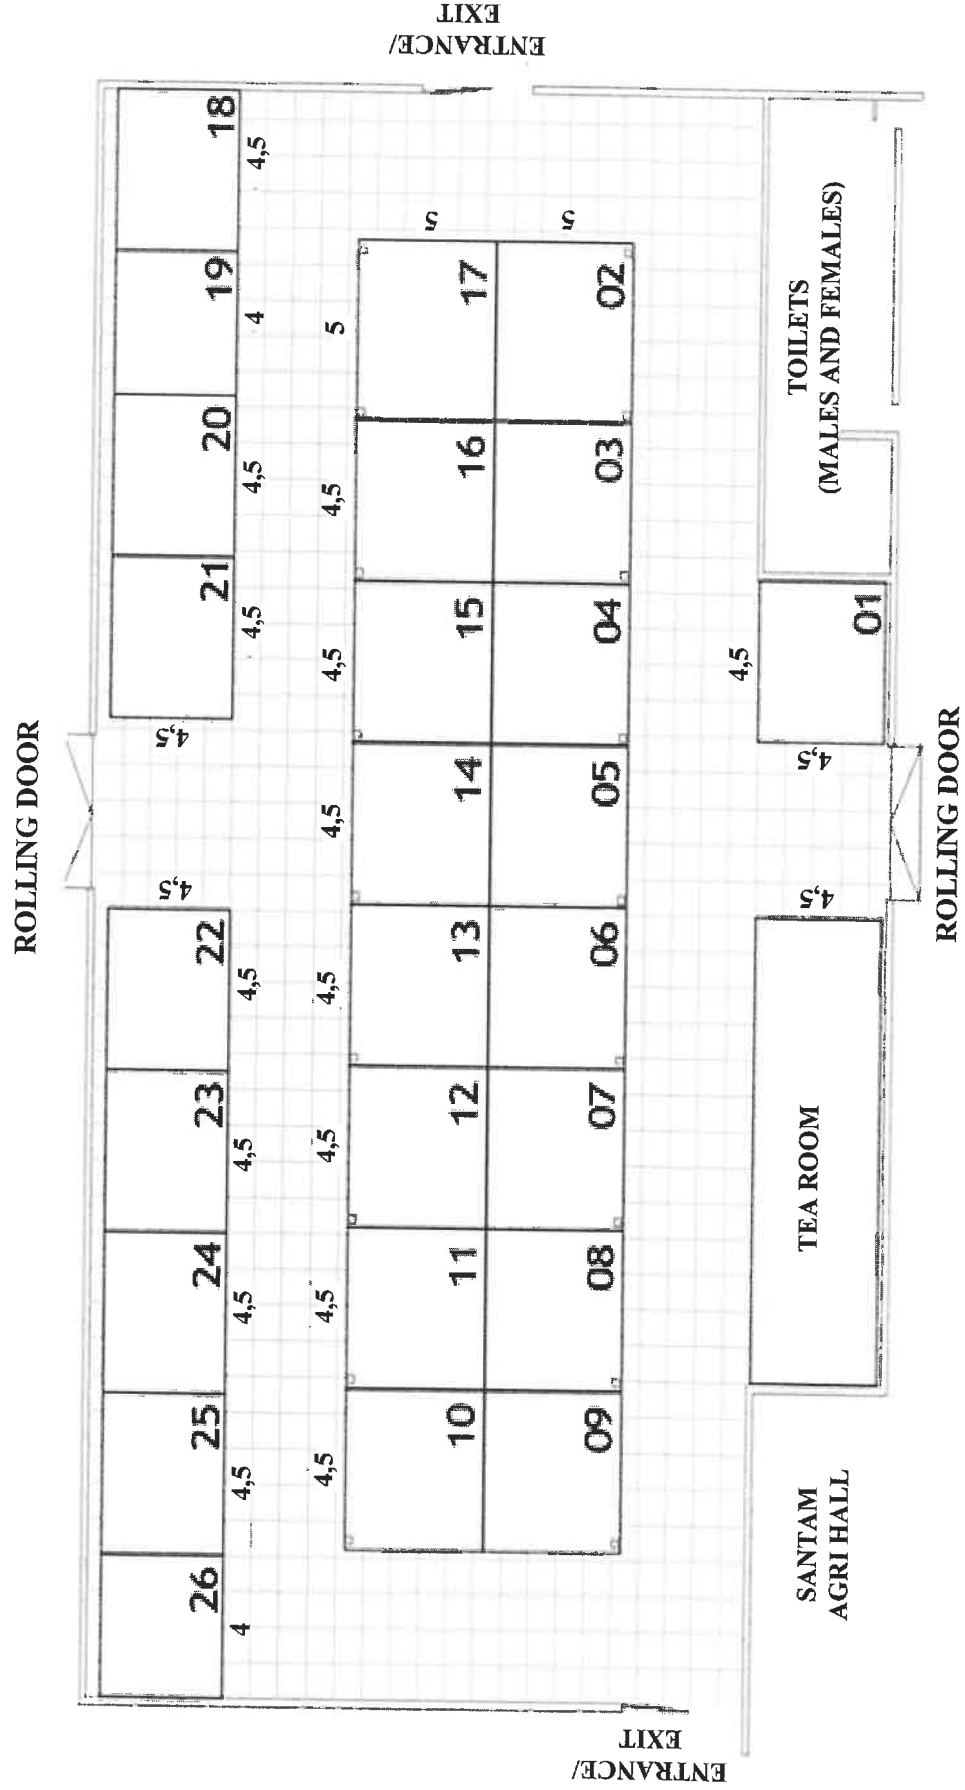

ANNEXURE A

QUESTION 1.1

ROUTE MAP TO NAMPO PARK

[Adapted from grainsa.co.za]

ANNEXURE B

QUESTION 1.3

FLOOR PLAN OF AN EXHIBITION HALL AT NAMPO PARK

ANNEXURE C**QUESTION 2.2****TAX RATES FOR INDIVIDUALS****2018/2019 TAX YEAR (1 MARCH 2018–28 FEBRUARY 2019)**

[Source: tradingeconomics.com/country-list]

ANNEXURE E

QUESTION 3.5

LIST OF PARTS						
SCREW	DOWEL	DOWEL NUT SLEEVE	ALLEN KEY	BENCH LEG	LONG PANEL	BENCH SEAT
 4x 2x 4x	 12x	 2x 4x	 1x	 2x	 1x	 1x

STEP BY STEP ASSEMBLY INSTRUCTIONS

1

2

3

[Source: ikea.com]