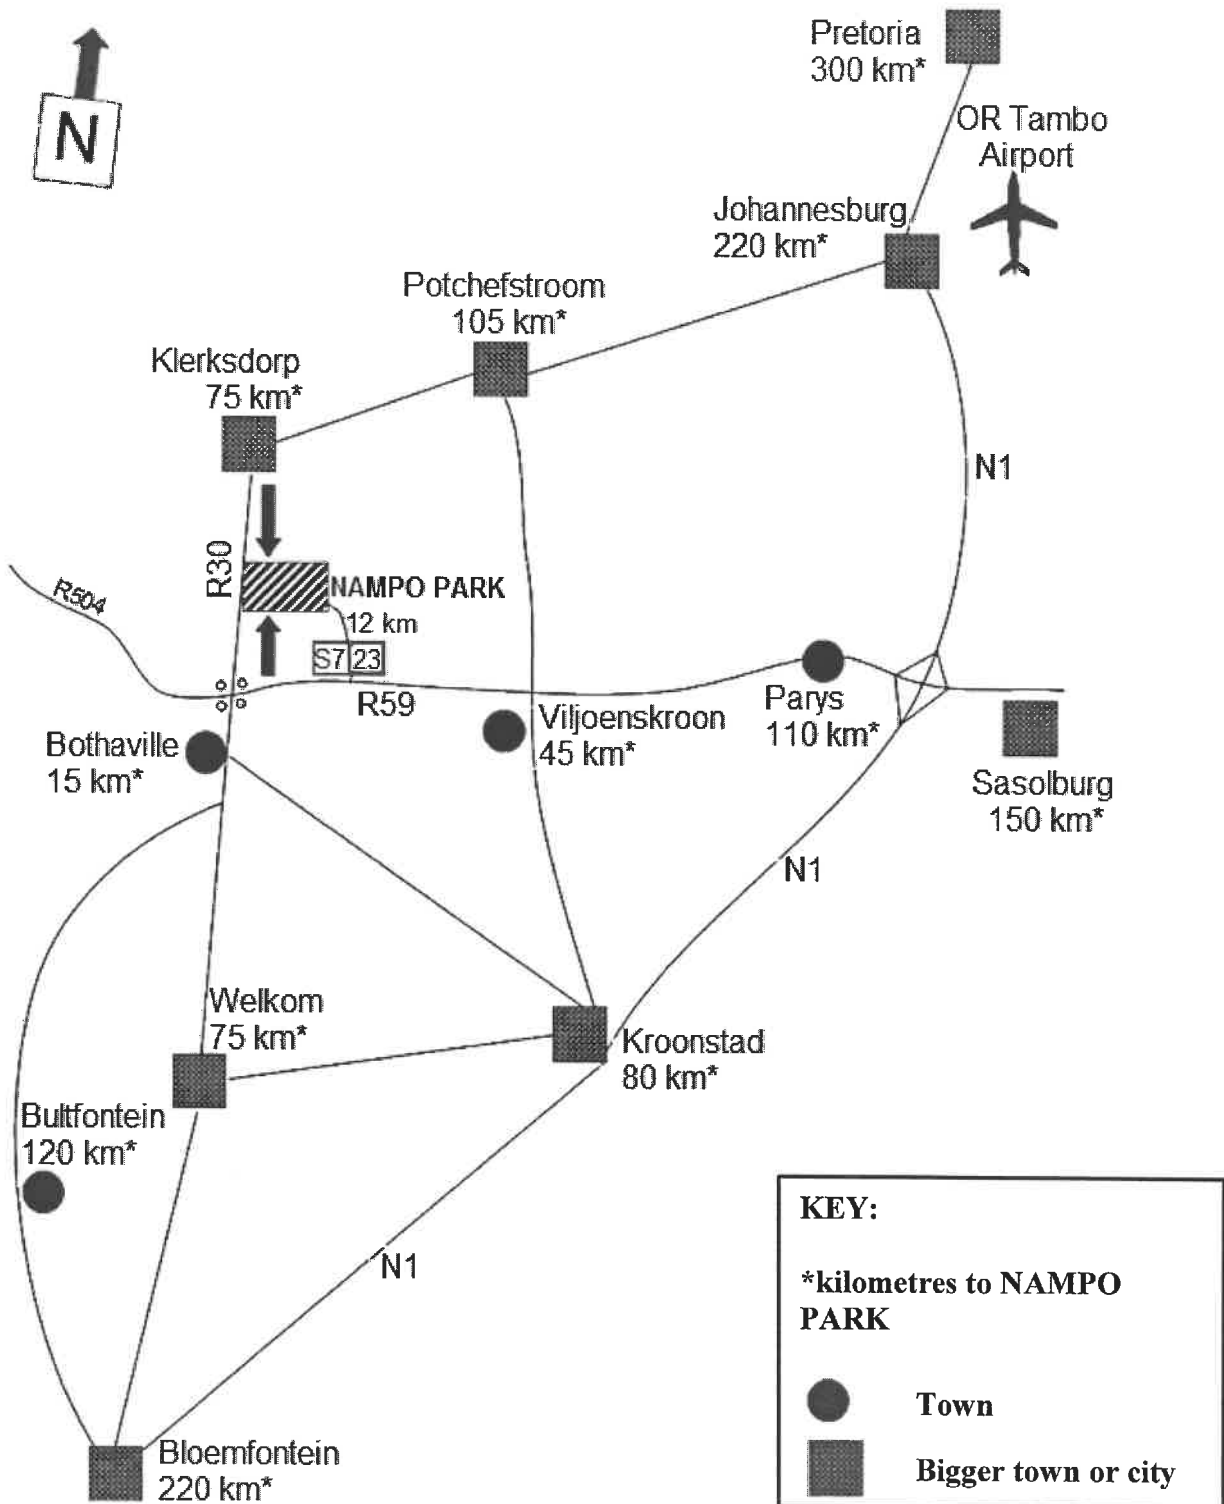

basic education

Department:
Basic Education
REPUBLIC OF SOUTH AFRICA

**NATIONAL
SENIOR CERTIFICATE**

GRADE 12

MATHEMATICAL LITERACY P2

ADDENDUM

NOVEMBER 2019

This addendum consists of 6 pages with 5 annexures.

ANNEXURE A

QUESTION 1.1

ROUTE MAP TO NAMPO PARK

[Adapted from grainsa.co.za]

ANNEXURE B

QUESTION 1.3

FLOOR PLAN OF AN EXHIBITION HALL AT NAMPO PARK

ANNEXURE C**QUESTION 2.2****TAX RATES FOR INDIVIDUALS****2018/2019 TAX YEAR (1 MARCH 2018–28 FEBRUARY 2019)**

[Source: tradingeconomics.com/country-list]

ANNEXURE E

QUESTION 3.5

LIST OF PARTS						
SCREW	DOWEL	DOWEL NUT SLEEVE	ALLEN KEY	BENCH LEG	LONG PANEL	BENCH SEAT
 4x 2x 4x	 12x	 2x 4x	 1x	 2x	 1x	 1x

STEP BY STEP ASSEMBLY INSTRUCTIONS