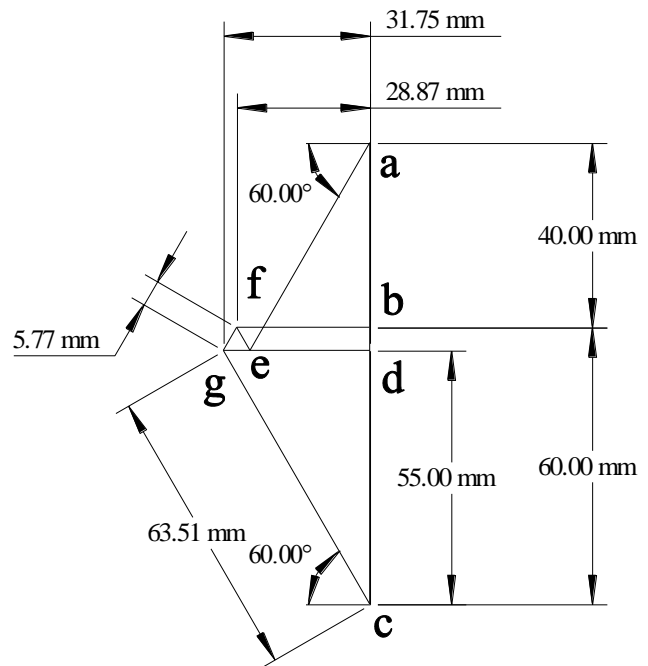

Annexure A

Question 7.1

The CM need to redraw to check the scale and to photocopy it to a transparency.

member	mm	N	nature	
AE	52			
BF	29			
CG	63			
FG	6			
ED	25			
EF	6			
GD	32			
AB	40			
BC	60			
CD	55			
AD	45			