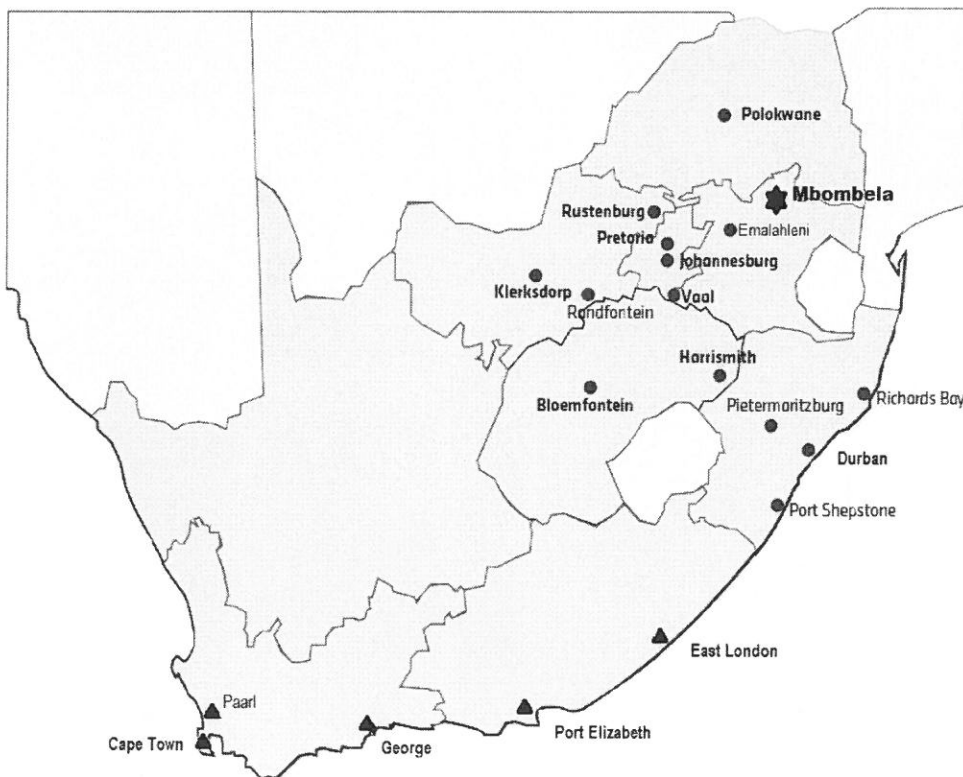

**ANNEXURE D**  
**QUESTION 4.2**

**LOCAL AND SHORTHAUL DELIVERY**

Mbombela, White River and Mbombela West: a.m. pickup – p.m. delivery  
p.m. pickup – a.m. delivery

All other areas in this zone will have a service of 1 to 2 days.

**Price: R70,00\***  
Parcel up to 30 kg  
\*All prices exclude VAT.

**NATIONAL DELIVERY**

Areas marked with a ● : 24-hour service

Areas marked with a ▲ : 48-hour service

PRICING		
Area	Price	Parcels up to
●	R106,00*	15 kg
▲	R117,00*	15 kg
	R160,00*	10 kg