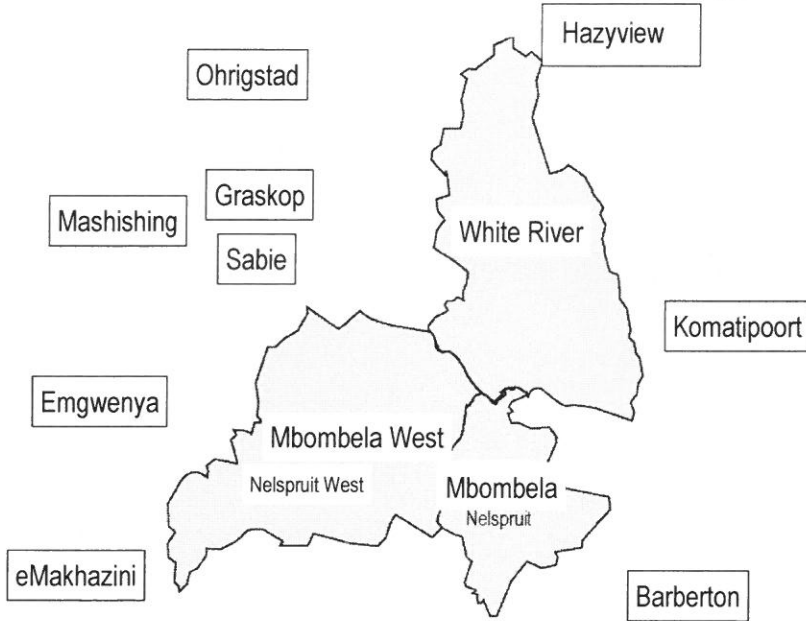

**ANNEXURE D**  
**QUESTION 4.2**

**LOCAL AND SHORTHAUL DELIVERY**

Mbombela, White River and Mbombela West: a.m. pickup – p.m. delivery  
p.m. pickup – a.m. delivery

All other areas in this zone will have a service of 1 to 2 days.