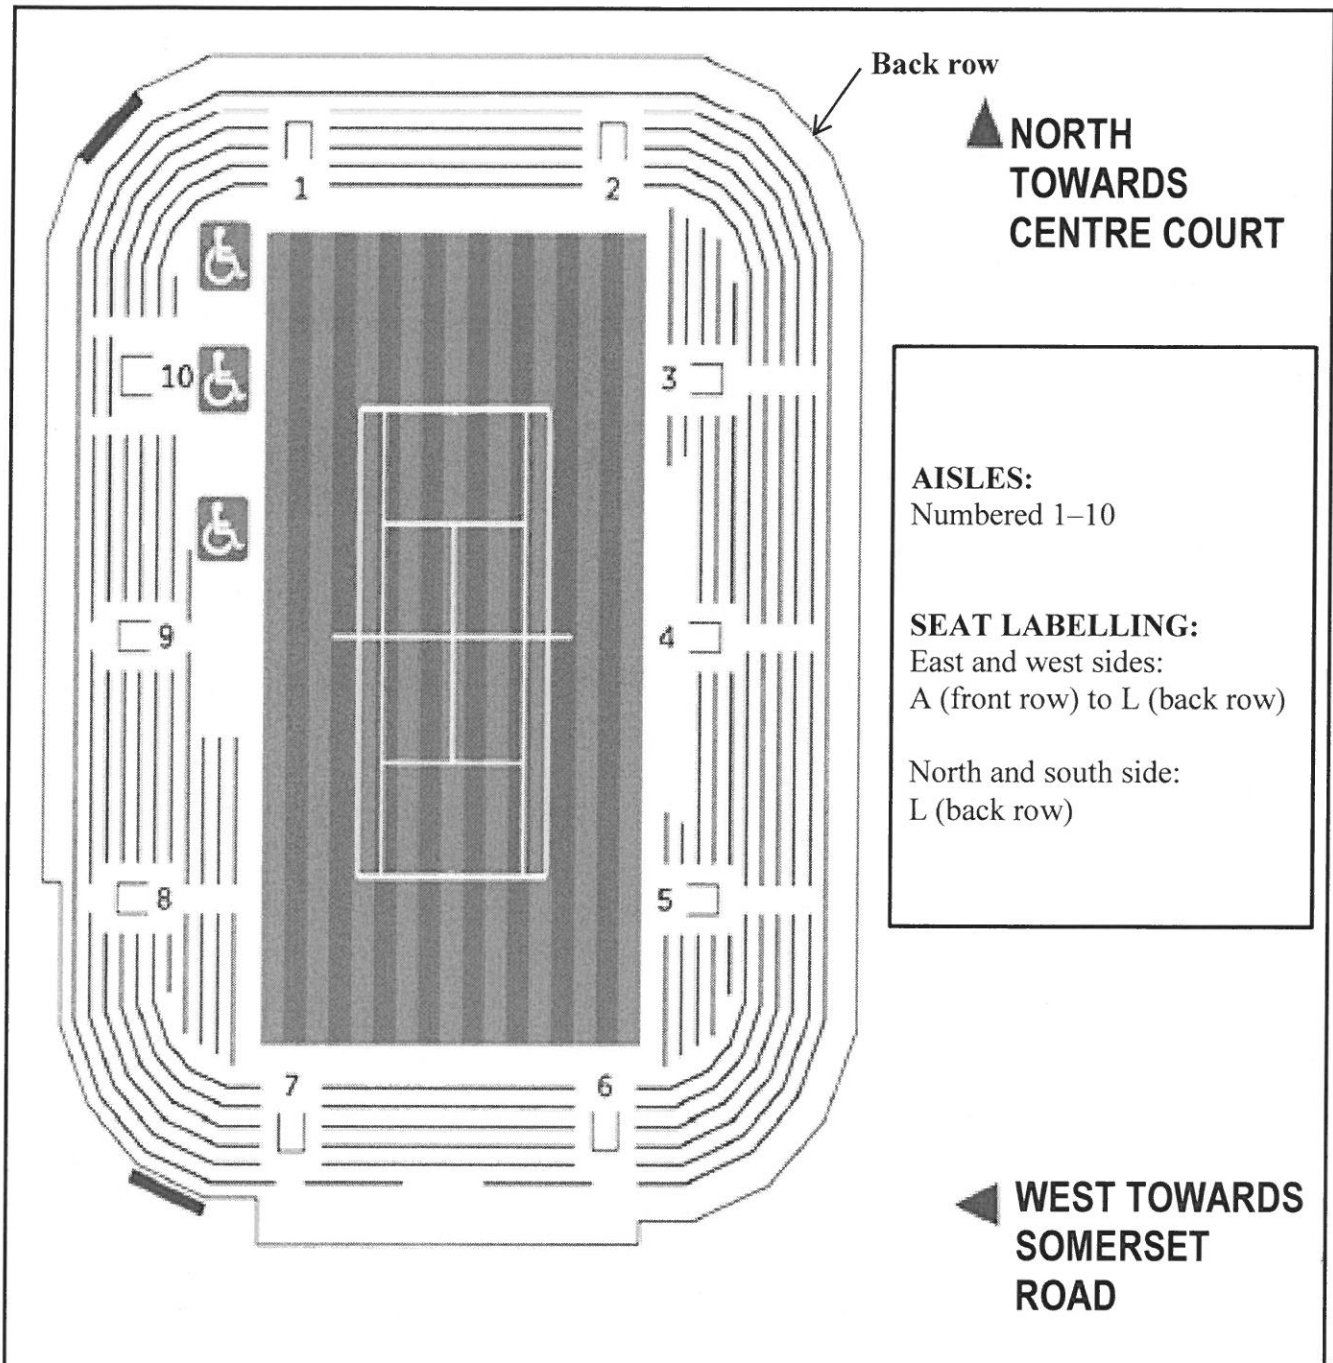

**This addendum consists of 5 pages with 4 annexures.**

ANNEXURE A

QUESTION 2.1

GROUND PLAN OF WIMBLEDON

[Adapted from [wimbledon.com](http://wimbledon.com)]

**ANNEXURE B**

**QUESTION 2.2**

**SEATING PLAN OF No. 3 COURT AT WIMBLEDON**

ANNEXURE C

QUESTION 4.1

DIFFERENT BOX SIZES SHOWING SOME DIMENSIONS

BOX SIZE	DIMENSIONS IN MM
X	 <p>A 3D perspective drawing of an open rectangular box. The front-left edge is labeled 'Width 200'. The front-right edge is labeled 'Length 250'. The right vertical edge is labeled 'Height 150'.</p>
Y	 <p>A 3D perspective drawing of an open rectangular box. The front-left edge is labeled 'Length 430'. The front-right edge is labeled 'Width 305'. The right vertical edge is labeled 'Height 145'.</p>
Z	 <p>Two 3D perspective drawings of open rectangular boxes. The left box has a front-left edge labeled 'Length 410', a front-right edge labeled 'Width 410', and a right vertical edge labeled 'Height 600'. The right box has a front-left edge labeled 'Width 375', a front-right edge labeled 'Length 575', and a right vertical edge labeled 'Height 400'.</p>

**ANNEXURE D**  
**QUESTION 4.2**

**LOCAL AND SHORTHAUL DELIVERY**

Mbombela, White River and Mbombela West: a.m. pickup – p.m. delivery  
p.m. pickup – a.m. delivery

All other areas in this zone will have a service of 1 to 2 days.