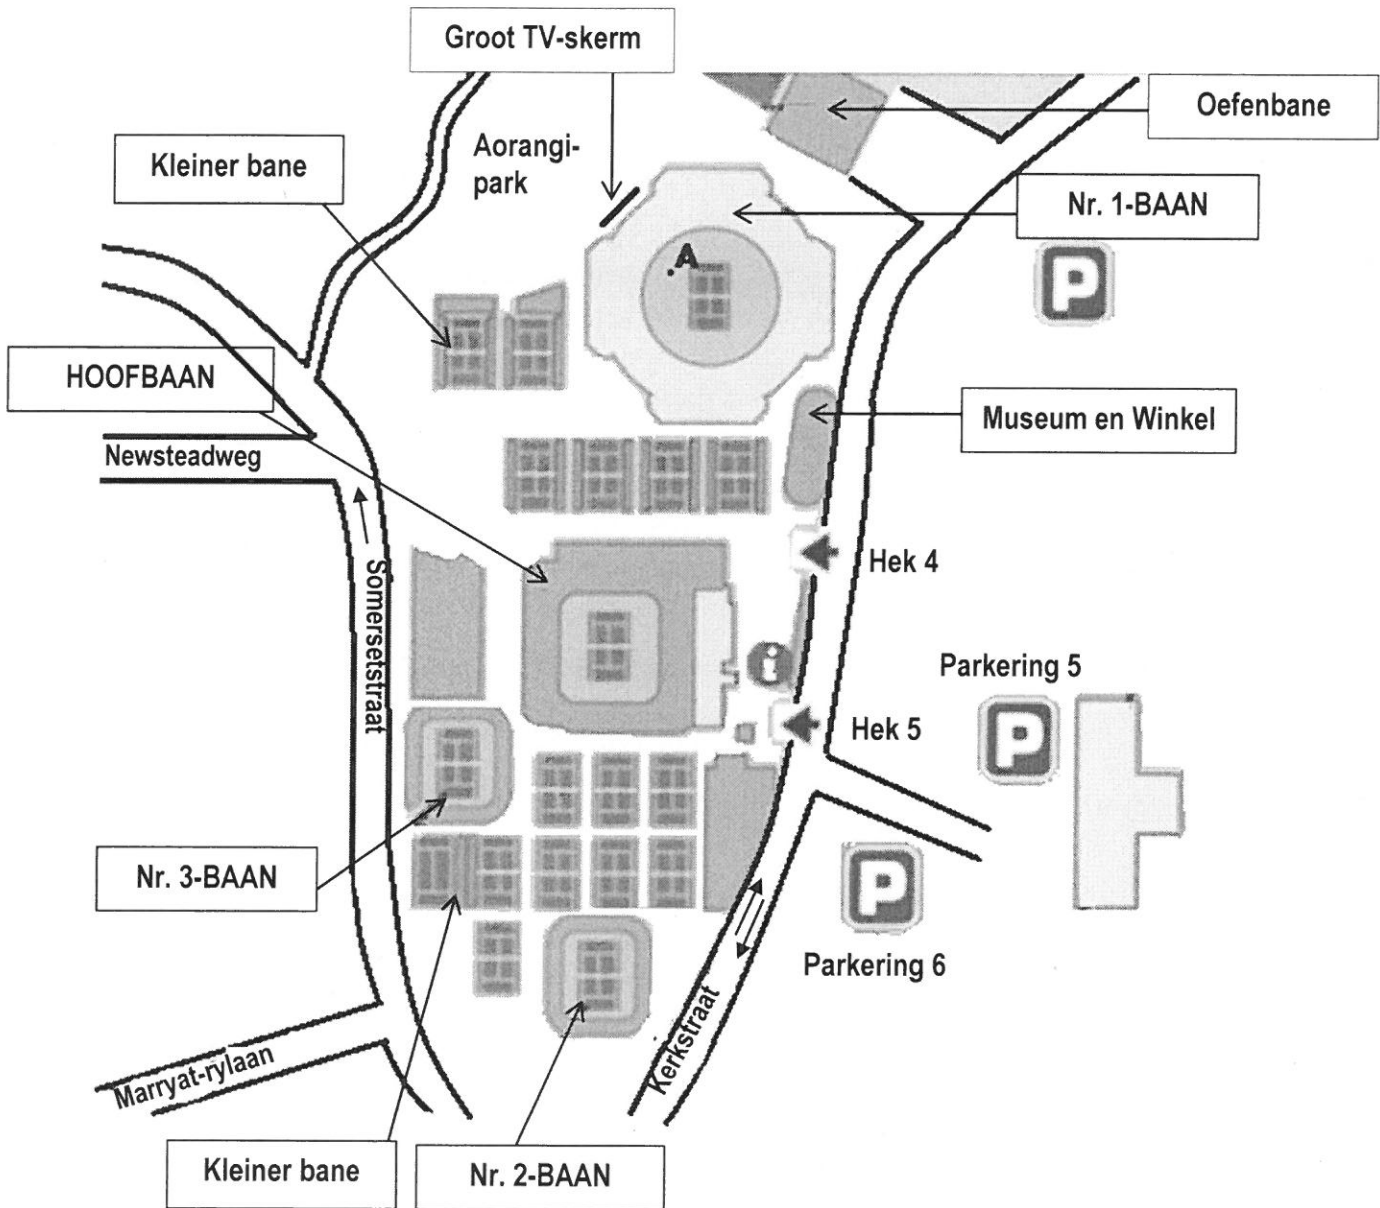

BYLAE A

VRAAG 2.1

GRONDPLAN VAN WIMBLEDON

[Aangepas uit [wimbledon.com](http://wimbledon.com)]

**BYLAE B**

**VRAAG 2.2**

**SITPLEKPLAN VAN WIMBLEDON SE Nr. 3-BAAN**

BYLAE C

VRAAG 4.1

VERSKILLENDE HOUERGROOTTES WAT ENKELE AFMETINGS TOON

HOUER-GROOTTE	AFMETINGS IN MM
X	 <p>A 3D perspective drawing of an open rectangular box. The front edge is labeled 'Lengte 250'. The side edge is labeled 'Breedte 200'. The vertical height is indicated by a double-headed arrow and labeled 'Hoogte 150'.</p>
Y	 <p>A 3D perspective drawing of an open rectangular box. The front edge is labeled 'Lengte 430'. The side edge is labeled 'Breedte 305'. The vertical height is indicated by a double-headed arrow and labeled 'Hoogte 145'.</p>
Z	 <p>Two 3D perspective drawings of open rectangular boxes. The left box has a front edge labeled 'Lengte 410', a side edge labeled 'Breedte 410', and a vertical height indicated by a double-headed arrow labeled 'Hoogte 600'. The right box has a side edge labeled 'Breedte 375', a front edge labeled 'Lengte 575', and a vertical height indicated by a double-headed arrow labeled 'Hoogte 400'.</p>