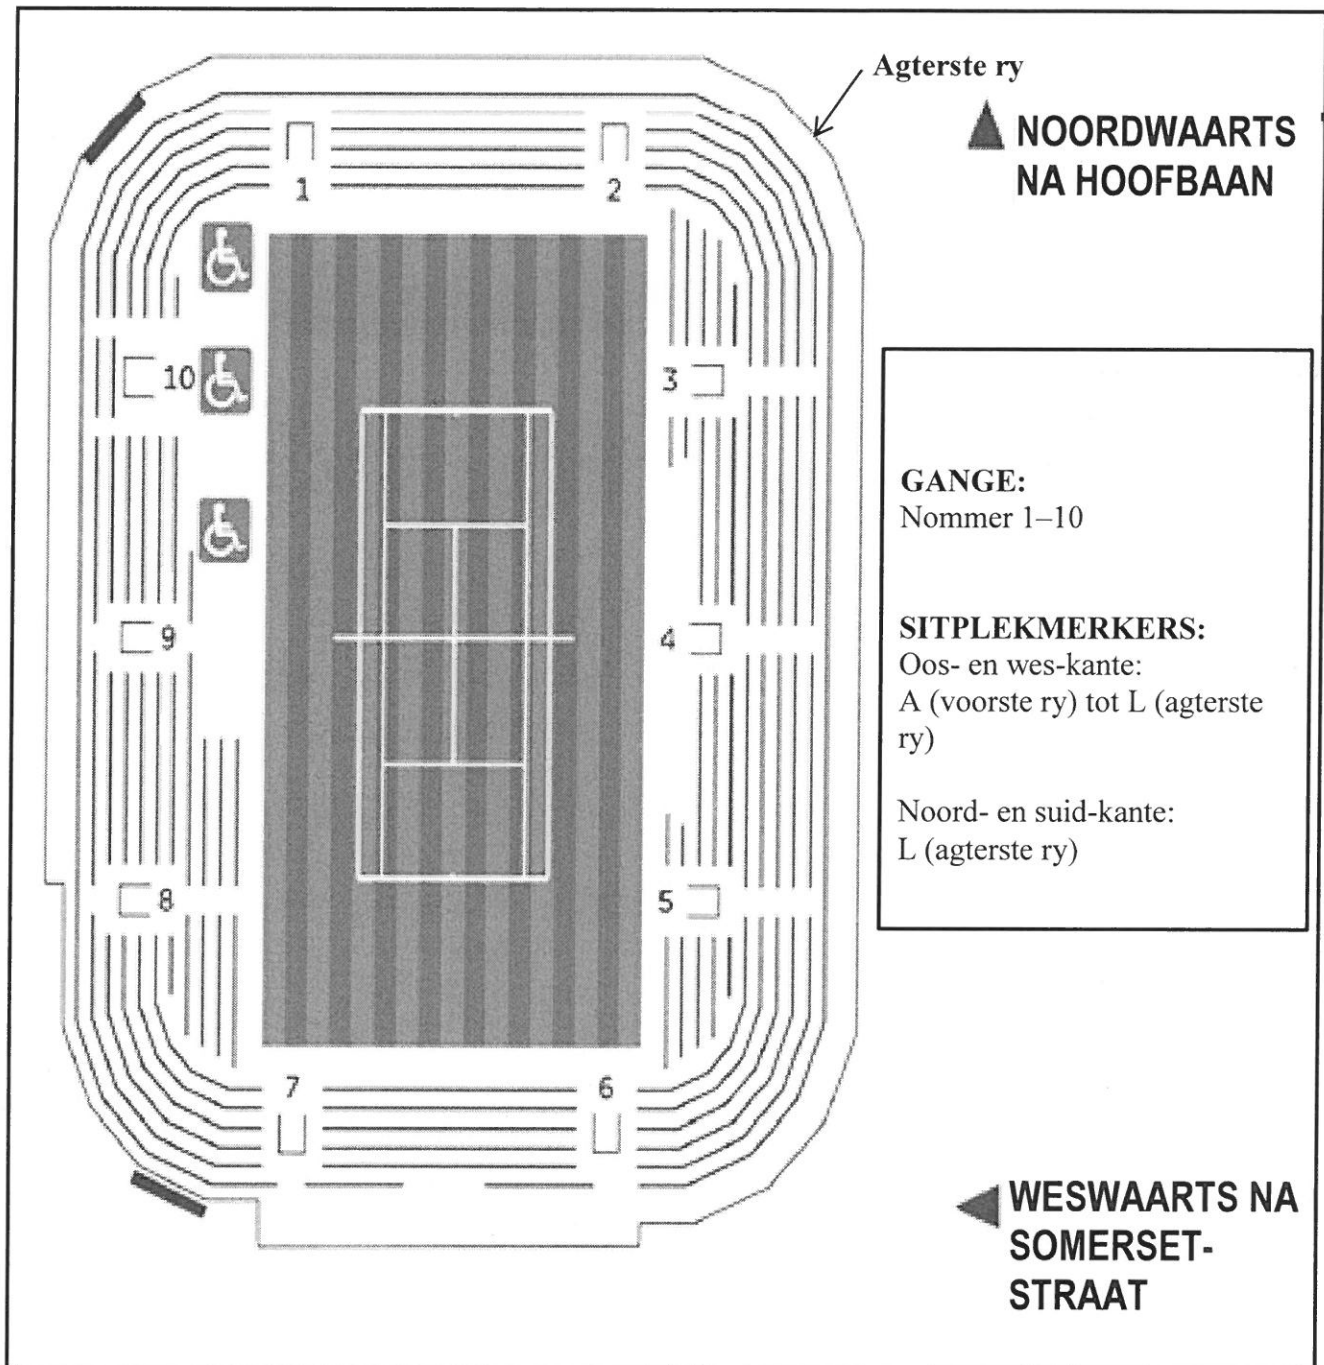

BYLAE A

VRAAG 2.1

GRONDPLAN VAN WIMBLEDON

[Aangepas uit [wimbledon.com](http://wimbledon.com)]

**BYLAE B**

**VRAAG 2.2**

**SITPLEKPLAN VAN WIMBLEDON SE Nr. 3-BAAN**

BYLAE C

VRAAG 4.1

VERSKILLENDE HOUERGROOTTES WAT ENKELE AFMETINGS TOON

HOUER-GROOTTE	AFMETINGS IN MM
X	 <p>A 3D perspective drawing of an open rectangular box. The front edge is labeled 'Lengte 250'. The side edge is labeled 'Breedte 200'. The vertical height is indicated by a double-headed arrow and labeled 'Hoogte 150'.</p>
Y	 <p>A 3D perspective drawing of an open rectangular box. The front edge is labeled 'Lengte 430'. The side edge is labeled 'Breedte 305'. The vertical height is indicated by a double-headed arrow and labeled 'Hoogte 145'.</p>
Z	 <p>Two 3D perspective drawings of open rectangular boxes. The left box has a front edge labeled 'Lengte 410', a side edge labeled 'Breedte 410', and a vertical height indicated by a double-headed arrow labeled 'Hoogte 600'. The right box has a side edge labeled 'Breedte 375', a front edge labeled 'Lengte 575', and a vertical height indicated by a double-headed arrow labeled 'Hoogte 400'.</p>